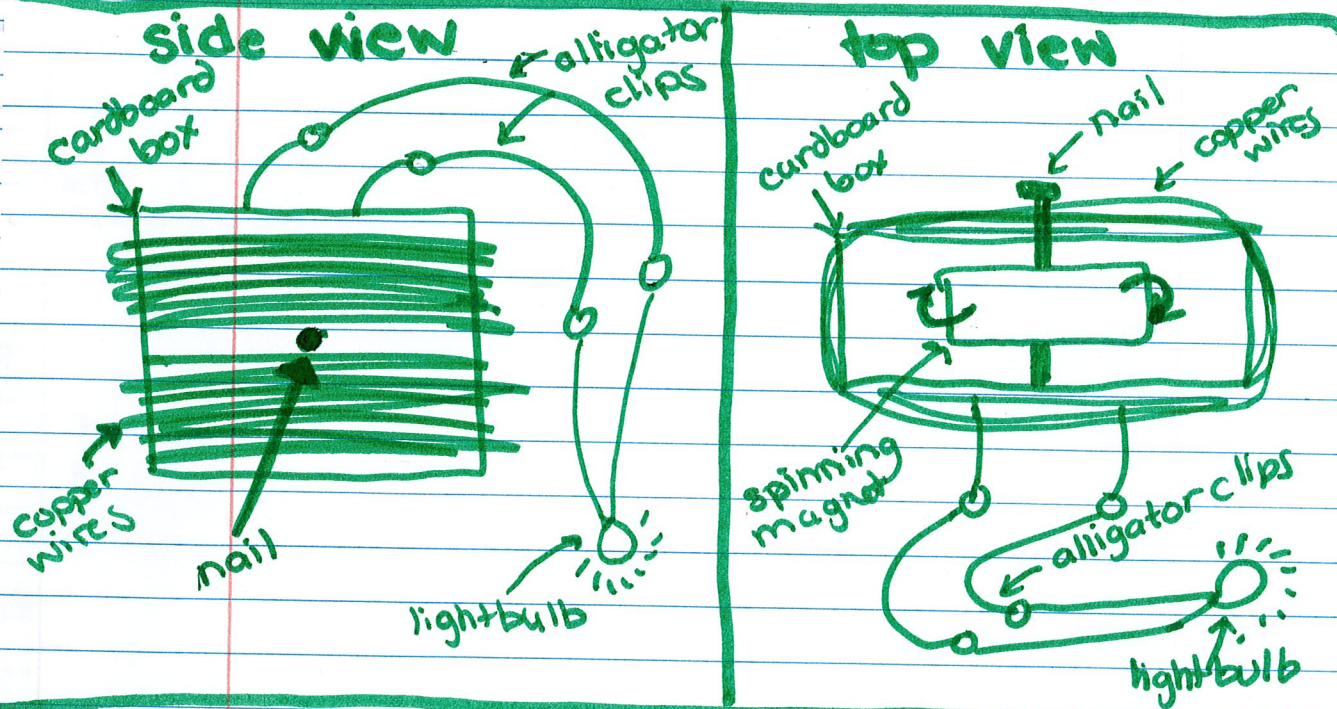

Generator System Model

Boundaries: space around the generator...
generator components in/hand out

Input: human power turning nail

Output: light energy given off by LED

Reason/
Prediction: • Something happens when
the magnet spins past
the copper wire. Electricity
somehow forms & travels
through wires to light the bulb.